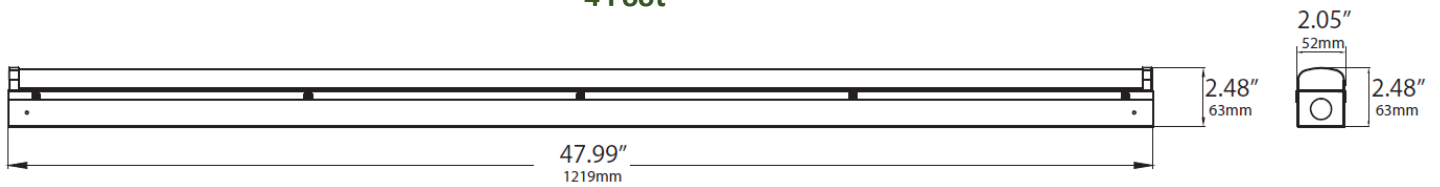

MEASUREMENTS

4 Foot

8 Foot

MODEL	QUANTITY	WEIGHT	UPC CODE
LOC-4FTSL-MW(20/30/40)MCCT(35/40/50)D-EC	1	3.35 lbs	00810050941266
LOC-8FTSL-MW(40/60/80)MCCT(35/40/50)D-EC	1	6.8 lbs	00810050941273