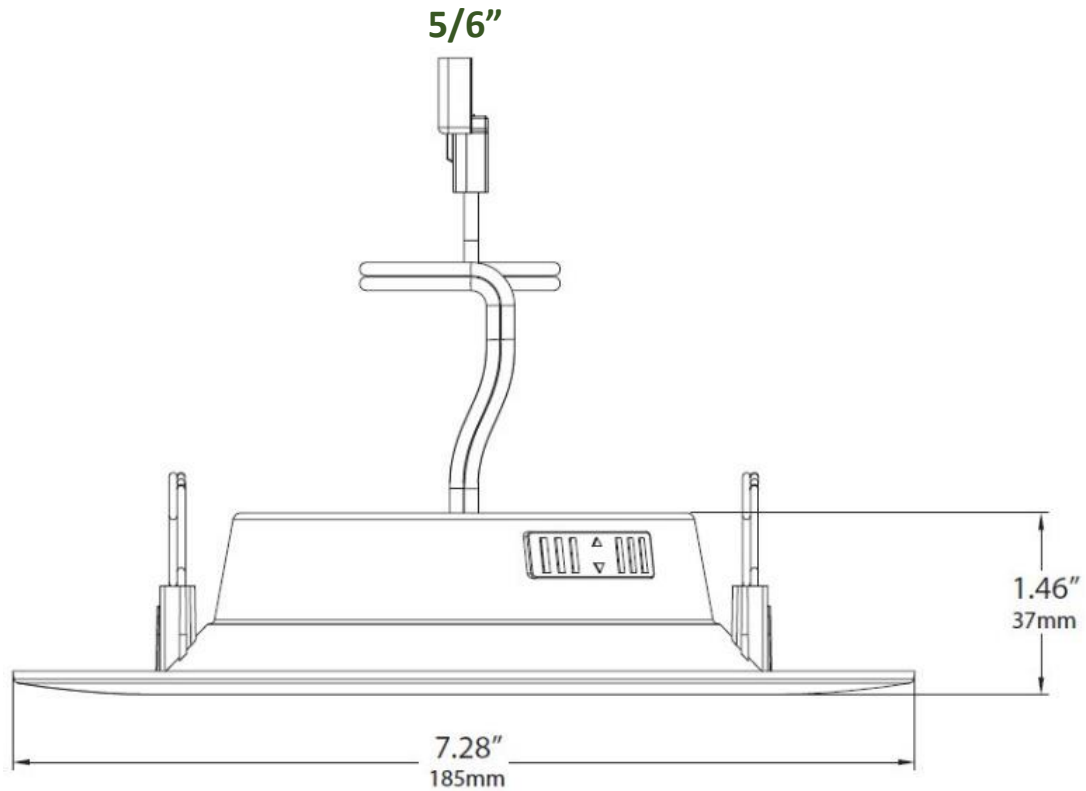

ELECTRICAL:

Uses a -20°C to 40°C case temperature drive. Available as 120V input.

INSTALLATION & MOUNTING:

Use spring clips to install in place.

DIMMING:

Triac Dimming.

| MODEL NUMBER | SIZE | WATTAGE | LUMENS | EFFICACY | CRI | POWER FACTOR | REPLACES |
|-----------------------------------|------|---------|--------|----------|-----|--------------|----------|
| LOC-4RDL-7WMCCT(27/30/35/40/50)D | 4" | 7W | 650LM | 92.9LM/W | 83 | 0.82 | |
| LOC-56RDL-9WMCCT(27/30/35/40/50)D | 5/6" | 9W | 850LM | 94.4LM/W | 83 | 0.79 | |

Energy Star ID:

- LOC-4RDL-7WMCCT(27/30/35/40/50)D – 2401834
- LOC-56RDL-9WMCCT(27/30/35/40/50)D - 2402037

| Series | Size | Wattage Options | CCT Options |
|----------|------------|-----------------|--|
| LOC-#RDL | 4" 5/6" | 7W 9W | 2,700K 3,000K 3,500K 4,000K 5,000K |

MEASUREMENTS

| MODEL | QUANTITY | WEIGHT | UPC CODE |
|-----------------------------------|----------|--------|----------------|
| LOC-4RDL-7WMCCT(27/30/35/40/50)D | 1 | lbs | 00810050942386 |
| LOC-56RDL-9WMCCT(27/30/35/40/50)D | 1 | lbs | 00810050942393 |