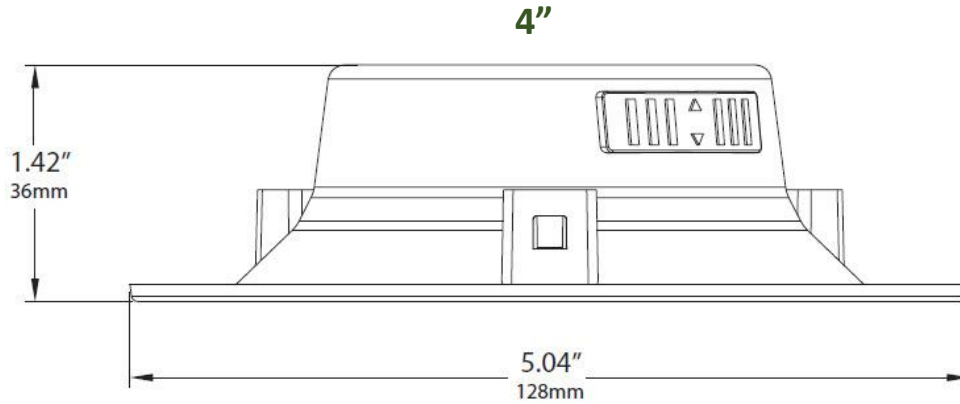

ELECTRICAL:

Uses a -20°C to 40°C case temperature drive. Available as 120V input.

INSTALLATION & MOUNTING:

Use spring clips to install in place.

DIMMING:

Triac Dimming.

| MODEL NUMBER | SIZE | WATTAGE | LUMENS | EFFICACY | CRI | POWER FACTOR | REPLACES |
|-----------------------------------|------|---------|--------|----------|-----|--------------|----------|
| LOC-4RDL-7WMCCT(27/30/35/40/50)D | 4" | 7W | 650LM | 92.9LM/W | 83 | 0.82 | |
| LOC-56RDL-9WMCCT(27/30/35/40/50)D | 5/6" | 9W | 850LM | 94.4LM/W | 83 | 0.79 | |

Energy Star ID:

- LOC-4RDL-7WMCCT(27/30/35/40/50)D – 2401834
- LOC-56RDL-9WMCCT(27/30/35/40/50)D - 2402037

| Series | Size | Wattage Options | CCT Options |
|----------|------------|-----------------|--|
| LOC-#RDL | 4" 5/6" | 7W 9W | 2,700K 3,000K 3,500K 4,000K 5,000K |

MEASUREMENTS

| MODEL | QUANTITY | WEIGHT | UPC CODE |
|-----------------------------------|----------|--------|----------------|
| LOC-4RDL-7WMCCT(27/30/35/40/50)D | 1 | lbs | 00810050942386 |
| LOC-56RDL-9WMCCT(27/30/35/40/50)D | 1 | lbs | 00810050942393 |