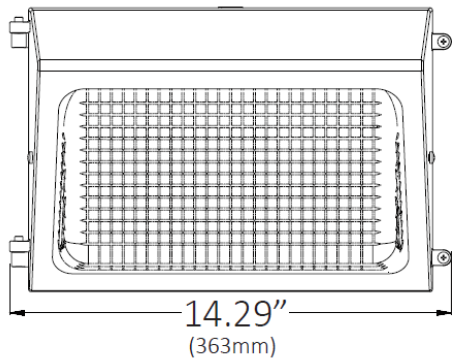

MEASUREMENTS

MODEL	QUANTITY	WEIGHT	UPC CODE
LOC-WP-MW(20/25/40/60)50KDLV	1	7.94lbs	00810050945813
LOC-WP-MW(60/80/100/120)50KDLV	1	9.26lbs	00810050945912