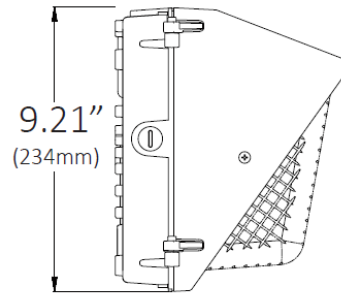

MEASUREMENTS

MODEL	QUANTITY	WEIGHT	UPC CODE
LOC-WP-MW(20/25/40/60)50KDLV	1	7.94lbs	00810050945813
LOC-WP-MW(60/80/100/120)50KDLV	1	9.26lbs	00810050945912