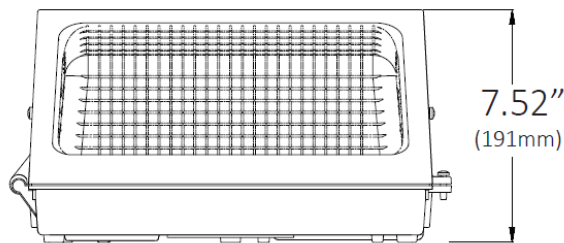

LOC-WP-MW(20/25/40/60)50KDLV

WATTAGE SELECTABLE	CCT	LUMENS	EFFICACY	VOLTAGE	CRI	POWER FACTOR	THD	REPLACES
20W	5000K	2,700LM	135lm/W	120-277V	70	0.9	20%	70W – 150W HID
25W	5000K	3,375LM	135lm/W	120-277V	70	0.9	20%	70W – 150W HID
40W	5000K	5,400LM	135lm/W	120-277V	70	0.9	20%	175W – 250W HID
60W	5000K	8,100LM	135lm/W	120-277V	70	0.9	20%	175W – 250W HID

LOC-WP-MW(60/80/100/120)50KDLV

WATTAGE SELECTABLE	CCT	LUMENS	EFFICACY	VOLTAGE	CRI	POWER FACTOR	THD	REPLACES
60W	5000K	8,286LM	138.1lm/W	120-277V	74	0.967	8%	175W – 250W HID
80W	5000K	11,048LM	138.1lm/W	120-277V	74	0.967	8%	175W – 250W HID
100W	5000K	13,810LM	138.1lm/W	120-277V	74	0.967	8%	320W – 400W HID
120W	5000K	16,572LM	138.1lm/W	120-277V	74	0.967	8%	320W – 400W HID

MEASUREMENTS

MODEL	QUANTITY	WEIGHT	UPC CODE
LOC-WP-MW(20/25/40/60)50KDLV	1	7.94lbs	00810050945813
LOC-WP-MW(60/80/100/120)50KDLV	1	9.26lbs	00810050945912