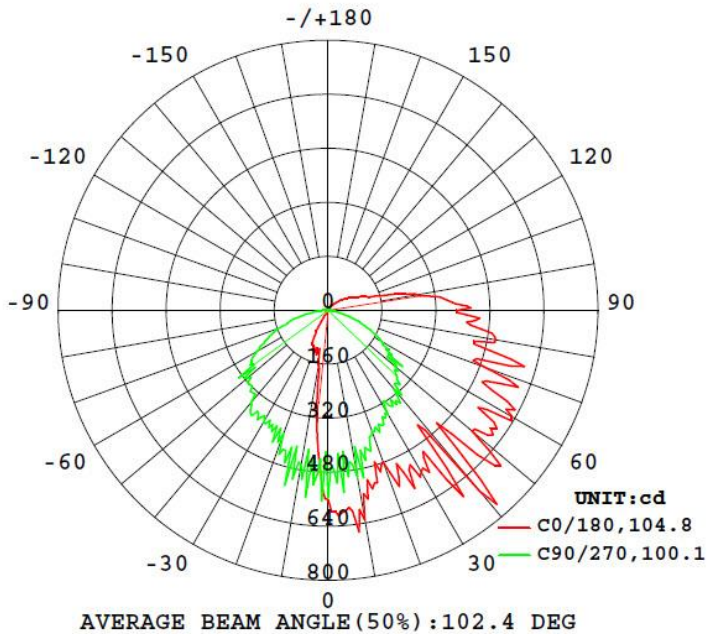

Series	Wattage	Color Temperature	Style
LOD-MWP	8W 15W 25W	3000K 4000K 5000K	HLV2 = High Lumen Version 2

MEASUREMENTS

MODEL	QUANTITY	WEIGHT	UPC CODE
LOD-MWP-8WD50K-HLV2	1	2.10 lbs	00815586025138
LOD-MWP-15WD30K-HLV2	1	2.10 lbs	00815586025145
LOD-MWP-15WD50K-HLV2	1	2.10 lbs	00815586025169
LOD-MWP-25WD50K-HLV2	1	2.10 lbs	00815586025220
LOD-MWP-25WD50K-HLV2 (White)	1	2.10 lbs	00815586029051

PHOTOMETRIC DATA

8W

15W

Flux out: 690.2 lm

Note: The Curves indicate the illuminated area and the average illumination when the luminaire is at different distance.

25W