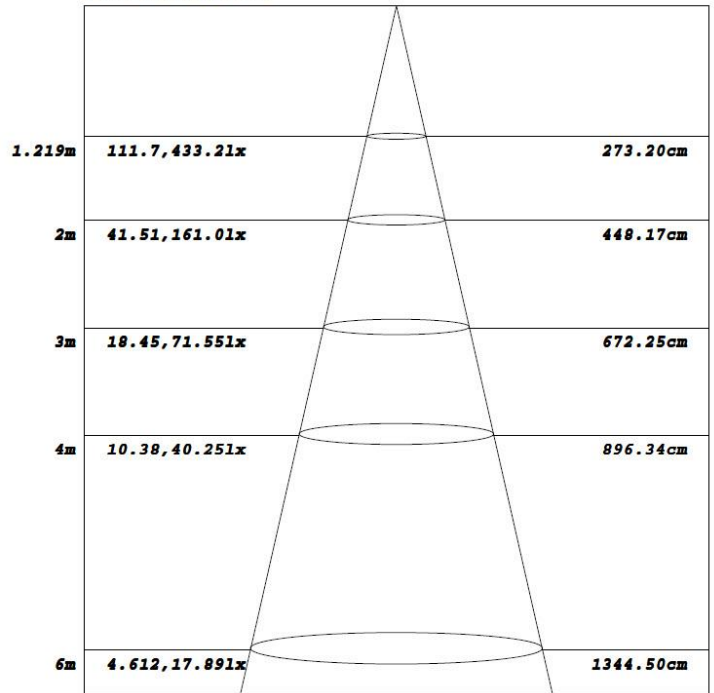

Series	Wattage	Color Temperature	Style
LOD-MWP	8W 15W 25W	3000K 4000K 5000K	HLV2 = High Lumen Version 2

MEASUREMENTS

MODEL	QUANTITY	WEIGHT	UPC CODE
LOD-MWP-8WD50K-HLV2	1	2.10 lbs	00815586025138
LOD-MWP-15WD30K-HLV2	1	2.10 lbs	00815586025145
LOD-MWP-15WD50K-HLV2	1	2.10 lbs	00815586025169
LOD-MWP-25WD50K-HLV2	1	2.10 lbs	00815586025220
LOD-MWP-25WD50K-HLV2 (White)	1	2.10 lbs	00815586029051

PHOTOMETRIC DATA

8W

15W

Flux out: 690.2 lm

Note: The Curves indicate the illuminated area and the average illumination when the luminaire is at different distance.

25W