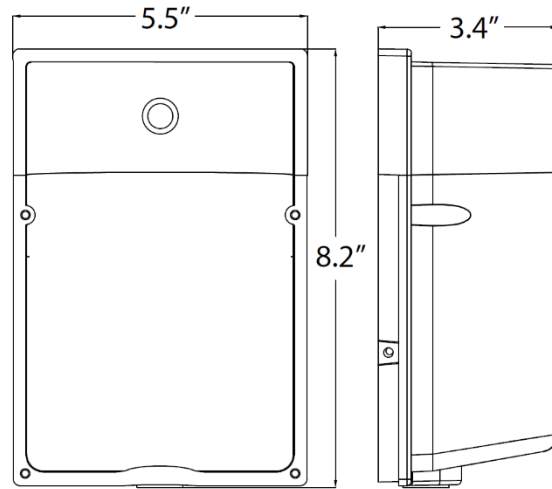

Series	Wattage	Color Temperature	Style
LOD-MWP	8W 15W 25W	3000K 4000K 5000K	HLV2 = High Lumen Version 2

MEASUREMENTS

MODEL	QUANTITY	WEIGHT	UPC CODE
LOD-MWP-8WD50K-HLV2	1	2.10 lbs	00815586025138
LOD-MWP-15WD30K-HLV2	1	2.10 lbs	00815586025145
LOD-MWP-15WD50K-HLV2	1	2.10 lbs	00815586025169
LOD-MWP-25WD50K-HLV2	1	2.10 lbs	00815586025220
LOD-MWP-25WD50K-HLV2 (White)	1	2.10 lbs	00815586029051