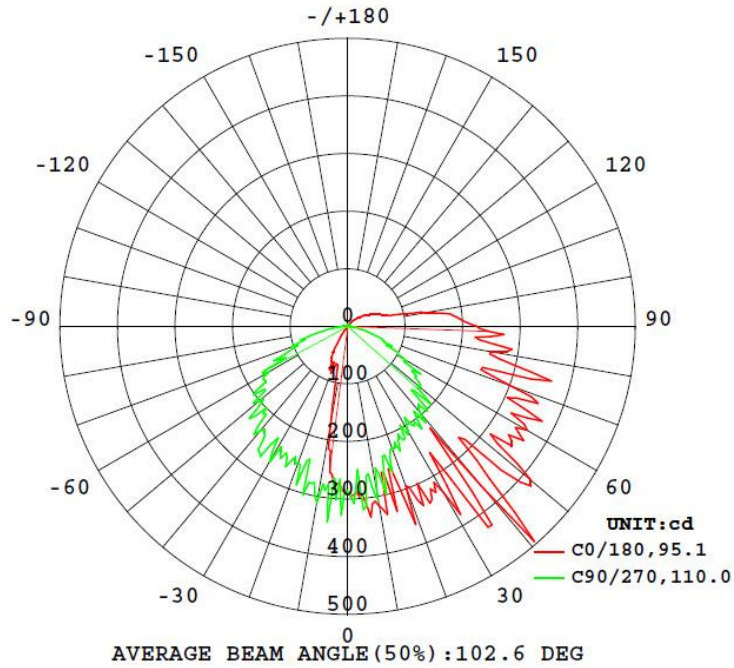

Series	Wattage	Color Temperature	Style
LOD-MWP	8W 15W 25W	3000K 4000K 5000K	HLV2 = High Lumen Version 2

MEASUREMENTS

MODEL	QUANTITY	WEIGHT	UPC CODE
LOD-MWP-8WD50K-HLV2	1	2.10 lbs	00815586025138
LOD-MWP-15WD30K-HLV2	1	2.10 lbs	00815586025145
LOD-MWP-15WD50K-HLV2	1	2.10 lbs	00815586025169
LOD-MWP-25WD50K-HLV2	1	2.10 lbs	00815586025220
LOD-MWP-25WD50K-HLV2 (White)	1	2.10 lbs	00815586029051

PHOTOMETRIC DATA

8W

15W

Flux out: 690.2 lm

Note: The Curves indicate the illuminated area and the average illumination when the luminaire is at different distance.

25W